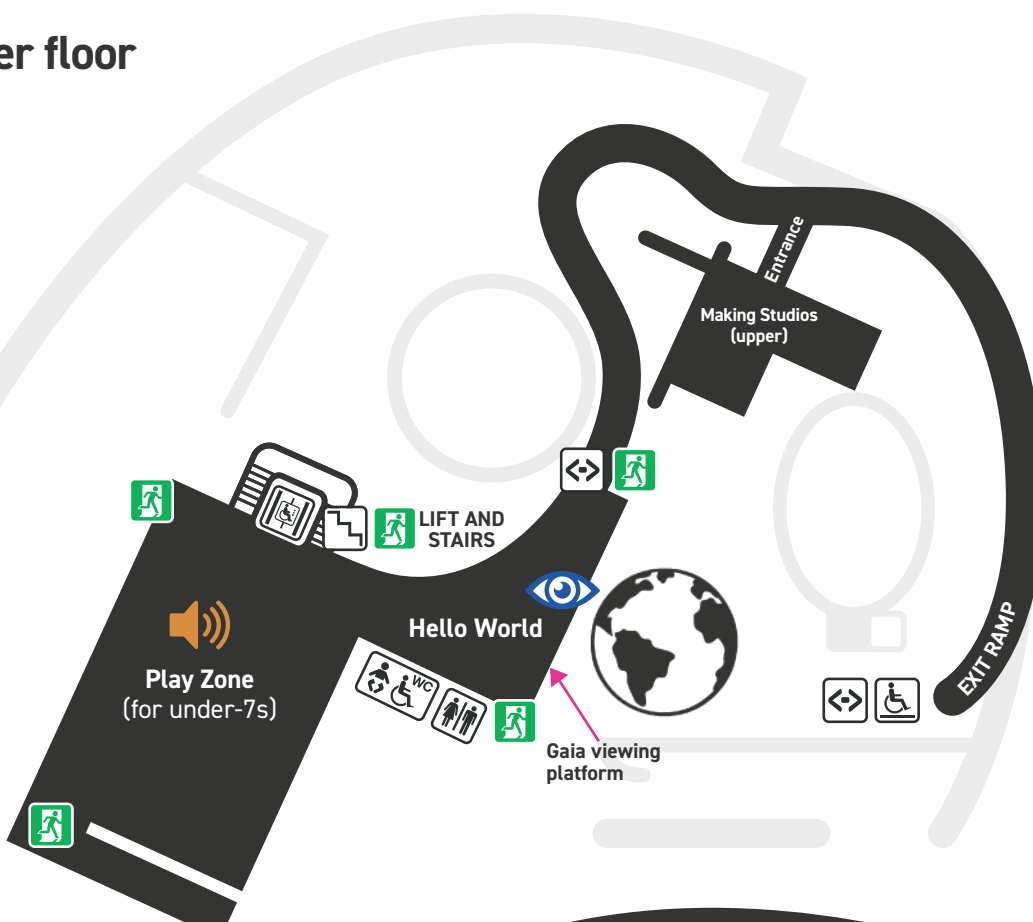

Upper floor

- Toilets
- Hot/cold food
- Accessible toilets
- Tea and coffee
- Baby changing
- Combined baby changing and accessible toilet
- Level access
- Gift shop
- Lift
- Emergency exit
- Stairs
- Changing Place
- Entrance/exit
- Pop-up play area
- Science Now! Hub Buzzing about bees

Ground floor

Accessibility Key

- Loud
- Loud 2
- Loud 3
- Visual stimuli
- Dim light
- Bright light
- Strong smells

Science Centre entrance

Shop / Café entrance