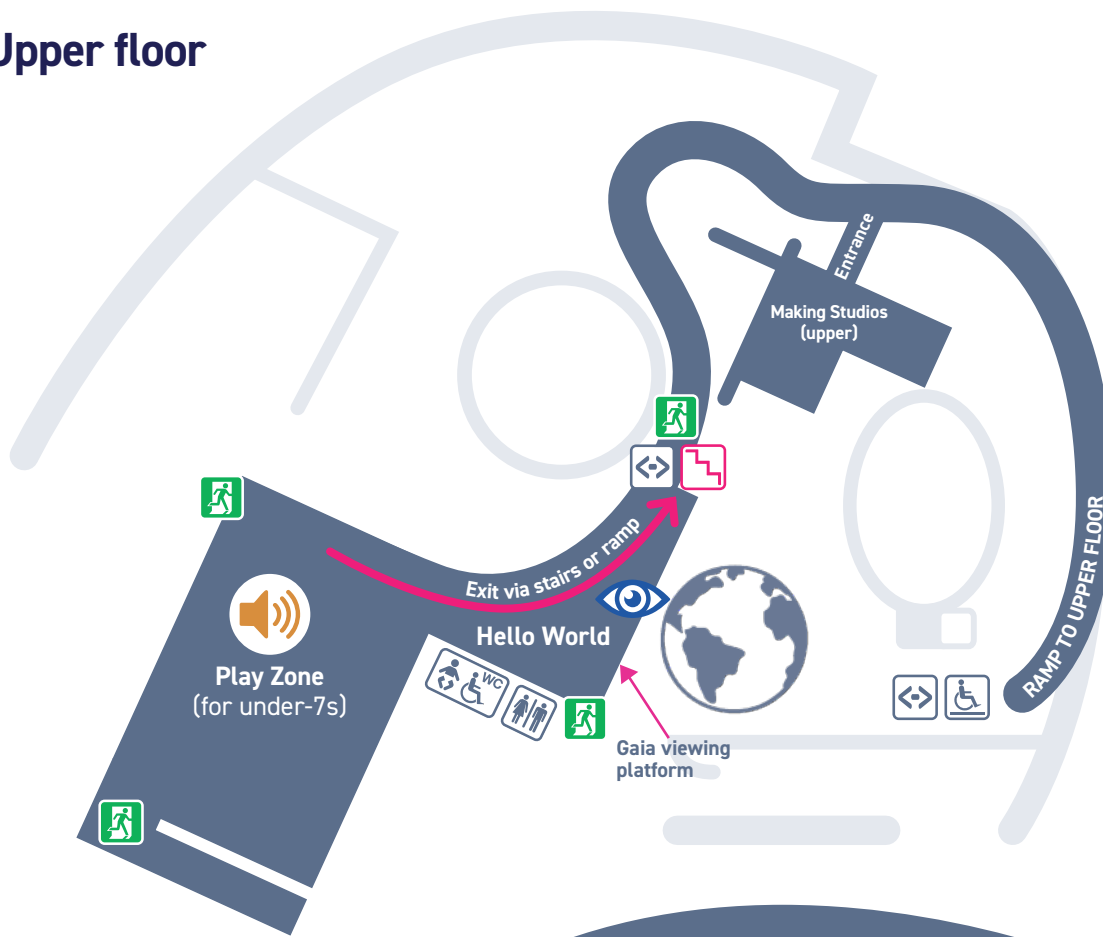

Upper floor

- Toilets
- Hot/cold food
- Accessible toilets
- Tea and coffee
- Baby changing
- Combined baby changing and accessible toilet
- Level access
- Gift shop
- Lift
- Emergency exit
- Stairs
- Changing Place
- Entrance/exit
- Pop-up play area

Ground floor

Accessibility Key

- Loud
- Loud 2
- Loud 3
- Visual stimuli
- Dim light
- Bright light
- Strong smells

Times Square
Café Bar is
currently closed.